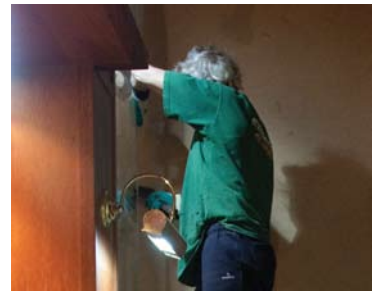

## Doors, Shopfronts and Commercial Glazing

Express Glass understands that your shopfront creates your first impression. We will get it looking perfect again in the shortest possible time.

Our own fabrication centre combined with our expert team of project managers, joiners and fitters mean we can custom build to almost any commercial glazing application. Plus we do all this to the highest standard in the shortest possible time.

With 25 years of experience we have unparalleled industry know-how on all facets of emergency repairs including framed and frameless doors, shopfronts and awnings to name a few.

We can also coordinate locksmiths, signwriters and other contractors on your behalf so that you only need to deal with one company.